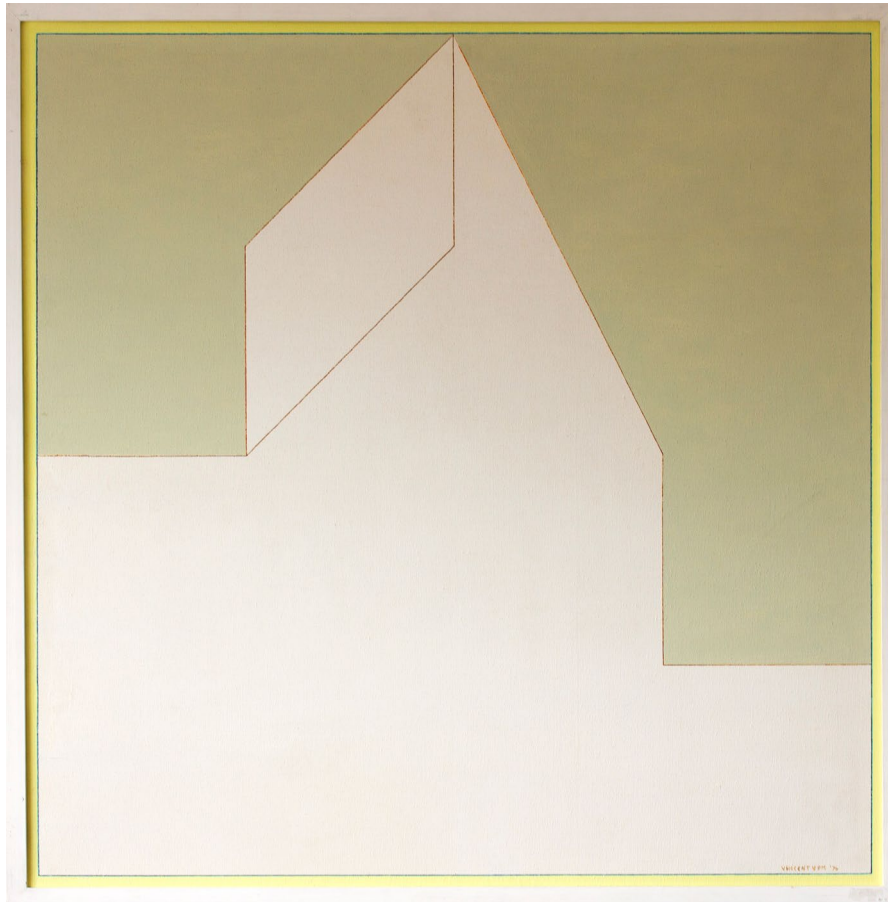

## PROJET III BY VAN DEN MEERSCH

Belgium, painting signed and dated 1967

Oil on canvas

Magnificent constructivist painting in very soft tones

Signed in front / signed and dated in the back

Original wooden frame in ecru

**Dimensions:** H 98,50 cm x W 98,50 cm and  
H 103,5 cm x W 103,5 cm including frame

---

For more info and contact:

[www.christianespagne.com](http://www.christianespagne.com)

+34 696 459 743

[info@christianespagne.com](mailto:info@christianespagne.com)