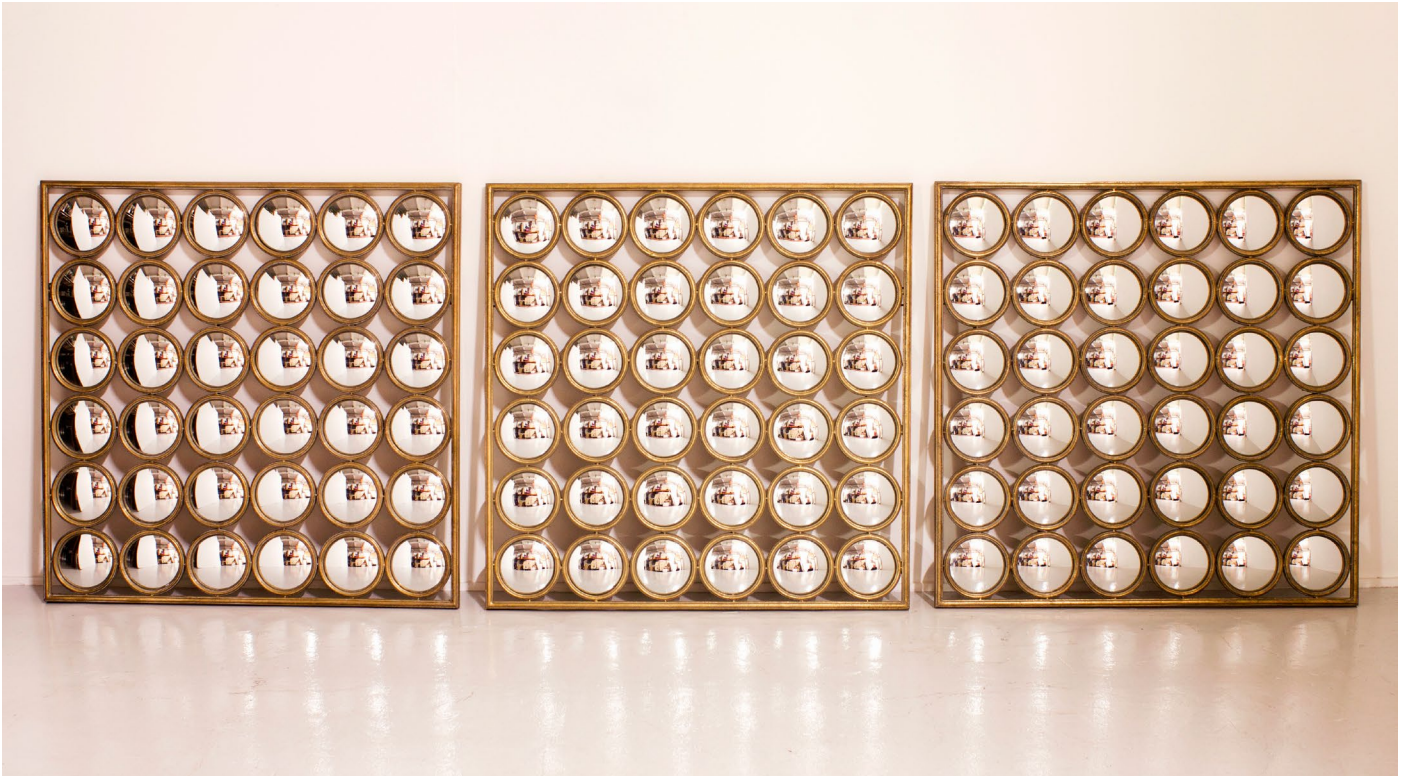

CHRISTIAN ESPAGNE

SET OF THREE SORCIERES MIRRORS

Provenance: from the hall of a big hotel in Paris, years ' 40

Bronze structure and convex mirrors

System of fixation behind the structure

3 mirrors can be upright hung on or on the horizontal